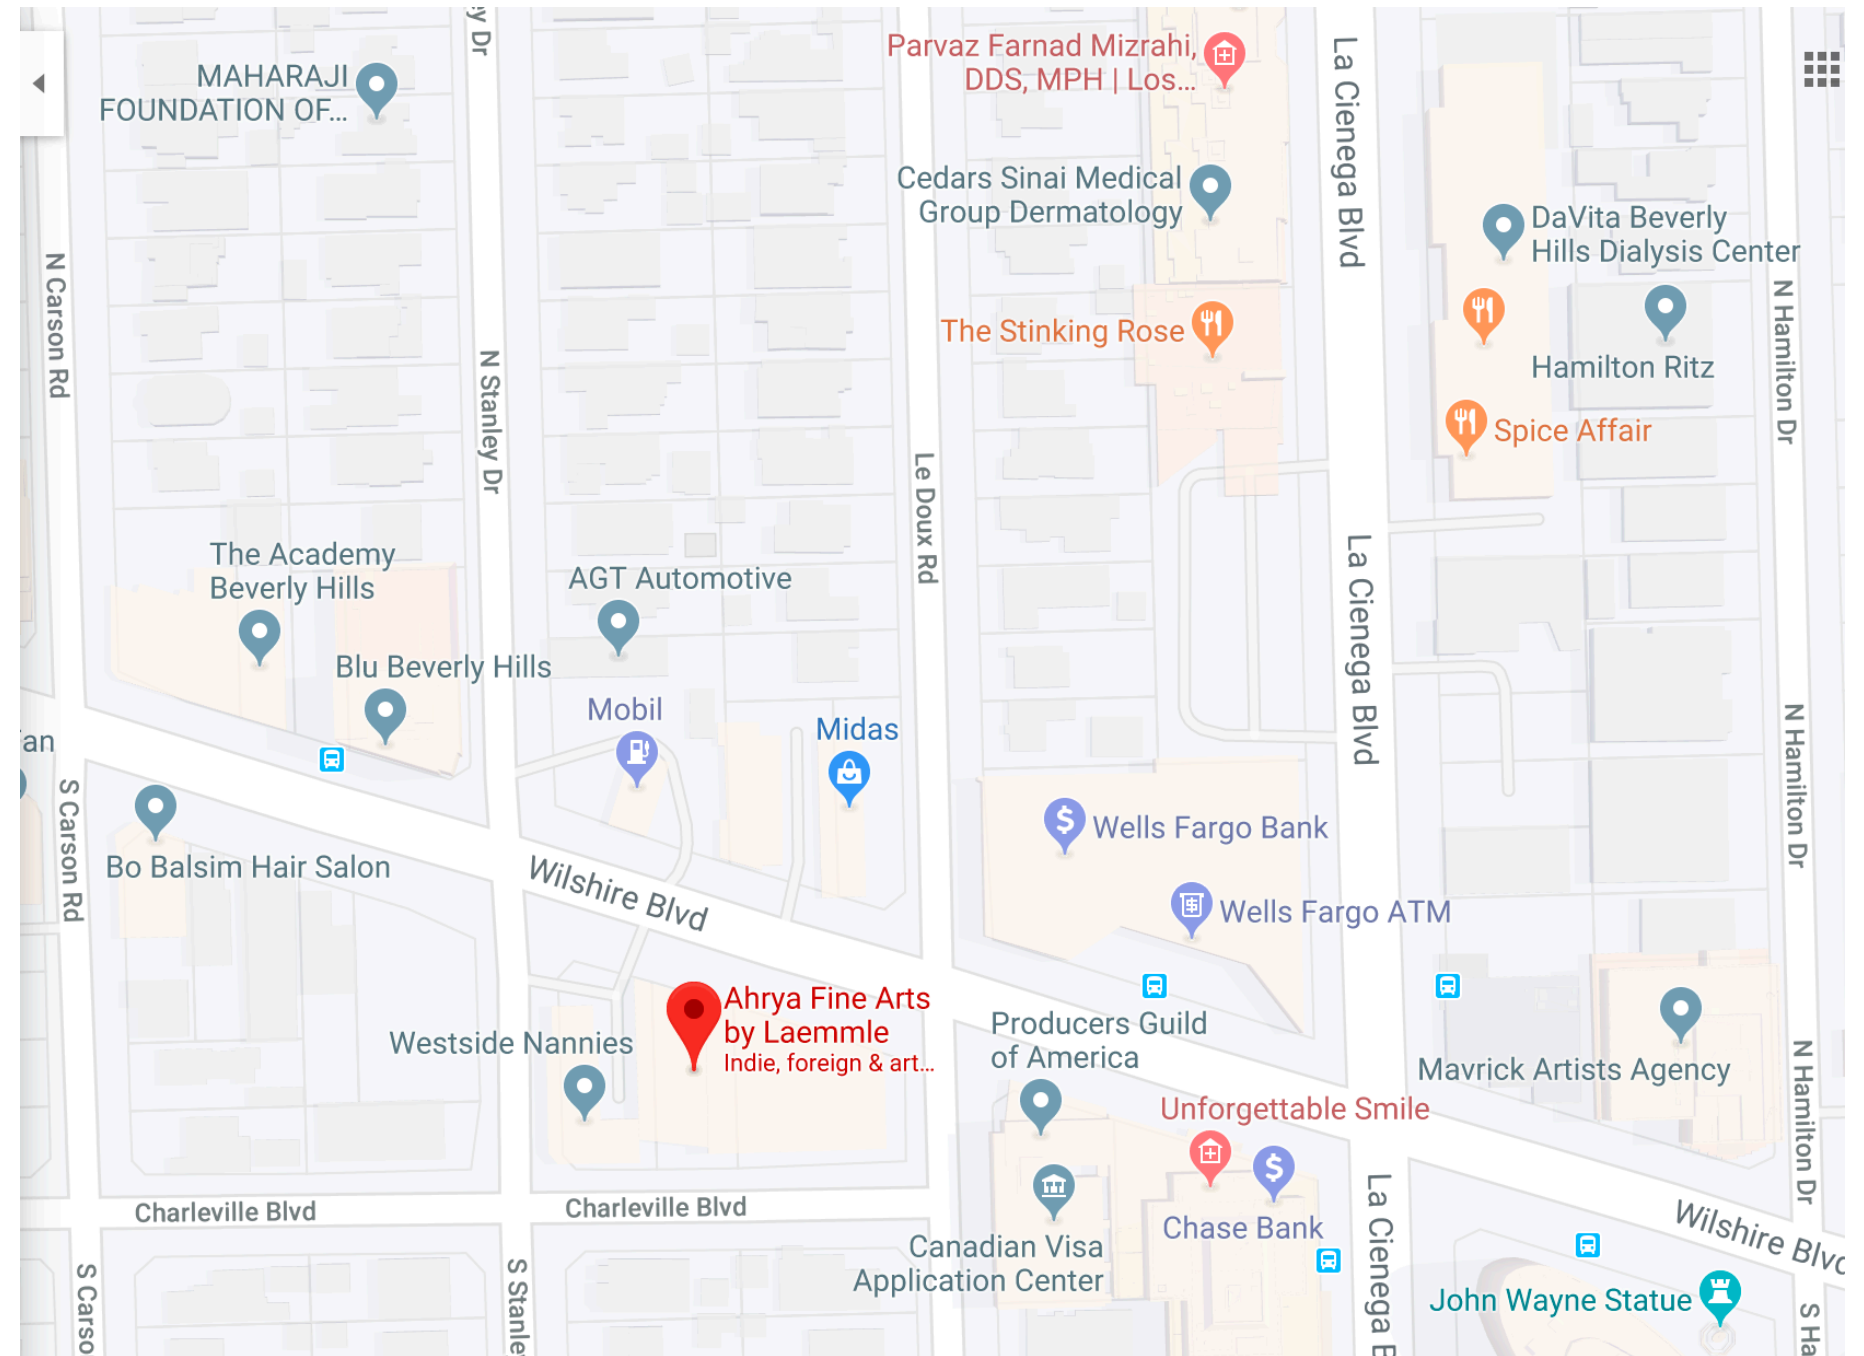

The Ahrya Fine Arts Theatre • Beverly Hills

8556 Wilshire Boulevard, Beverly Hills, CA 90211

Ahrya Fine Arts

8556 Wilshire Blvd.
Beverly Hills, CA 90211
310-478-3836

[Click here to get directions from Google Maps](#)

Parking

Ahrya Fine Arts does not have a parking lot. Metered parking is free after 7pm, Monday-Friday. There is no stopping on Wilshire Blvd from 3-7pm. On Saturday meters are free after 3pm and on Sunday free all day. There is some residential street parking behind the theatre but check posted signs for restrictions.

ADDITIONAL PARKING:

1) Self-Parking Structure

321 S. La Cienega Blvd. Beverly Hills
310-285-2467

First 2 hours FREE, then \$1 per 1/2 hour
FREE for vehicles entering after 4pm
FREE all day Saturday & Sunday
Gate closes at 11pm, Monday - Friday

2) La Cienega Tennis Center

325 S. La Cienega Blvd.
310-652-7555

First 2 hours FREE, then \$3 per hour

Google Map: <https://goo.gl/maps/UB42Y8URLHFtEyx77>